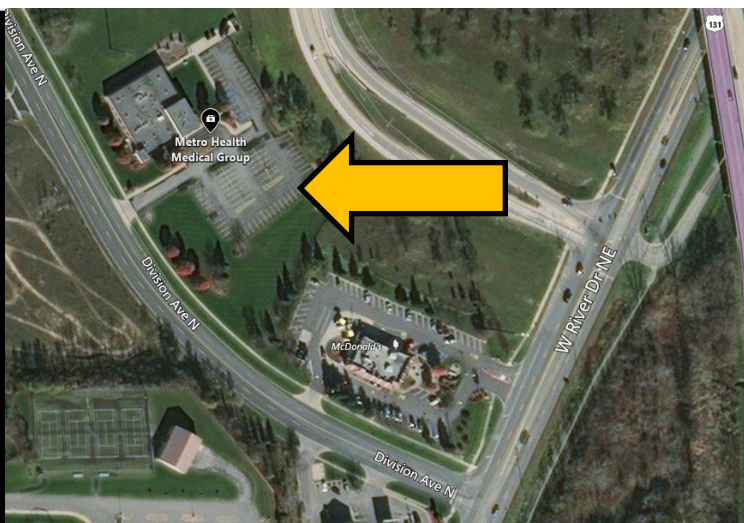

Camp Scottie

2018 Bus Pickup Details

Dean Transportation is providing bus service to and from Camp Scottie. Times are listed for pick up and drop off, as well as details pertaining to each location.

Due to extensive road construction on 131 this summer, these times may fluctuate. If the bus will arrive 10 minutes behind schedule, we will send an email to all parents.

Please arrive five minutes before scheduled pick up and drop off time.

Thank you!

COMSTOCK PARK

Metro Health
4200 Division
Avenue North
Back of parking lot

Drop off: 7:30 AM
Pick Up: 5:35 PM

ROCKFORD

Subway/Sprinkles
8467 Algoma
Avenue NE

Meijer

3700 17 Mile Road

Parking lot/Post G

Drop Off: 8:00 AM

Pick Up: 5:05 PM

SAND LAKE

Kent District Library
(KDL) Sand Lake

88 Eighth Street

Back of parking lot

Drop Off: 8:15 AM

Pick Up: 4:50 PM