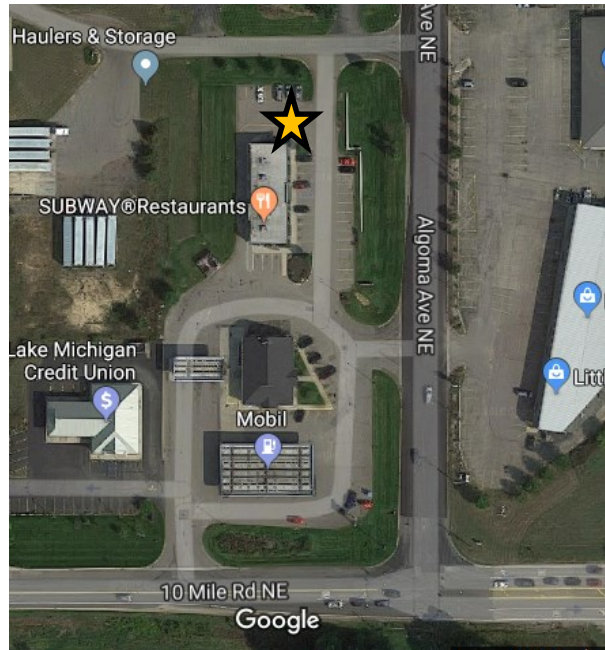

ROCKFORD

Subway/Sprinkles

8467 Algoma Avenue NE

North Side of Building,
East Side of Driveway

Bus Pick-up: 7:45 AM
Bus Drop-off: 5:10 PM