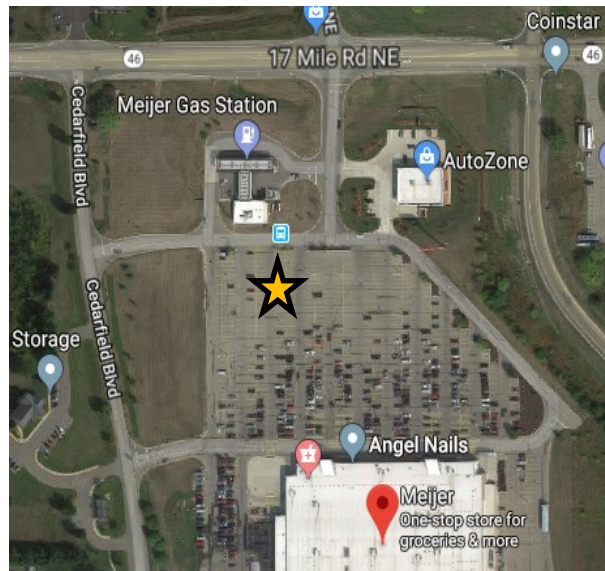

### EAST ROCKFORD

**The Acorn Resale Shop**  
**6780 Martin View Street NE**

North Side of Building

Bus Pick-up: 7:05 AM  
Bus Drop-off: 5:45 PM

### WEST RIVER DRIVE

**Metro Health**  
**4200 Division Ave North**

Southeast Corner of Parking Lot

Bus Pick-up: 7:30 AM  
Bus Drop-off: 5:25 PM

**ROCKFORD**

**Subway/Sprinkles**

**8467 Algoma Avenue NE**

North Side of Building,  
East Side of Driveway

Bus Pick-up: 7:45 AM  
Bus Drop-off: 5:10 PM

**CEDAR SPRINGS**

**Meijer**

**3700 17 Mile Road NE**

Parking Lot North of Post G

Bus Pick-up: 8:00 AM  
Bus Drop-off: 4:55 PM

**SAND LAKE**

**Kent District Library (KDL) Sand Lake**

**88 Eighth Street**

Back of Parking Lot

Bus Pick-up: 8:15 AM  
Bus Drop-off: 4:40 PM