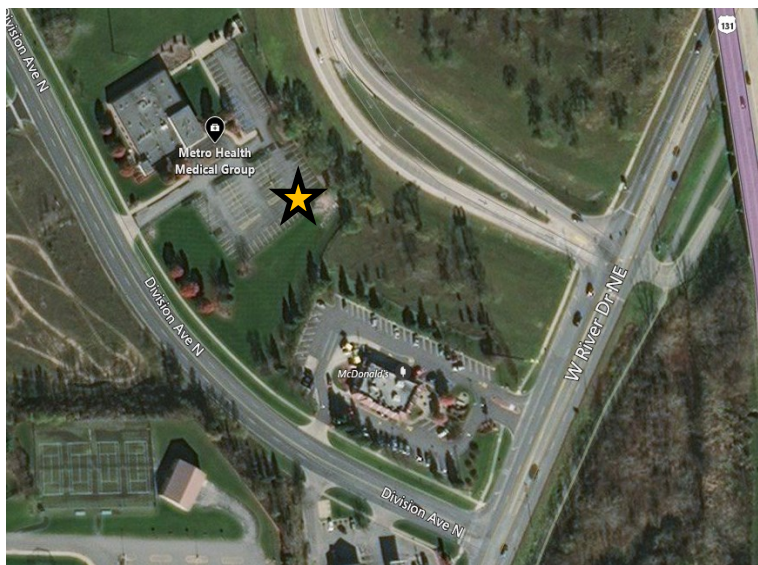

### EAST ROCKFORD

**The Acorn Resale Shop**  
**6780 Martin View Street NE**

North Side of Building

Bus Pick-up: 7:05 AM  
Bus Drop-off: 5:45 PM

### WEST RIVER DRIVE

**Metro Health**  
**4200 Division Ave North**

Southeast Corner of Parking Lot

Bus Pick-up: 7:30 AM  
Bus Drop-off: 5:25 PM

**ROCKFORD**

**Subway/Sprinkles**

**8467 Algoma Avenue NE**

North Side of Building,  
East Side of Driveway

**88 Eighth Street**

Back of Parking Lot

Bus Pick-up: 8:15 AM  
Bus Drop-off: 4:40 PM